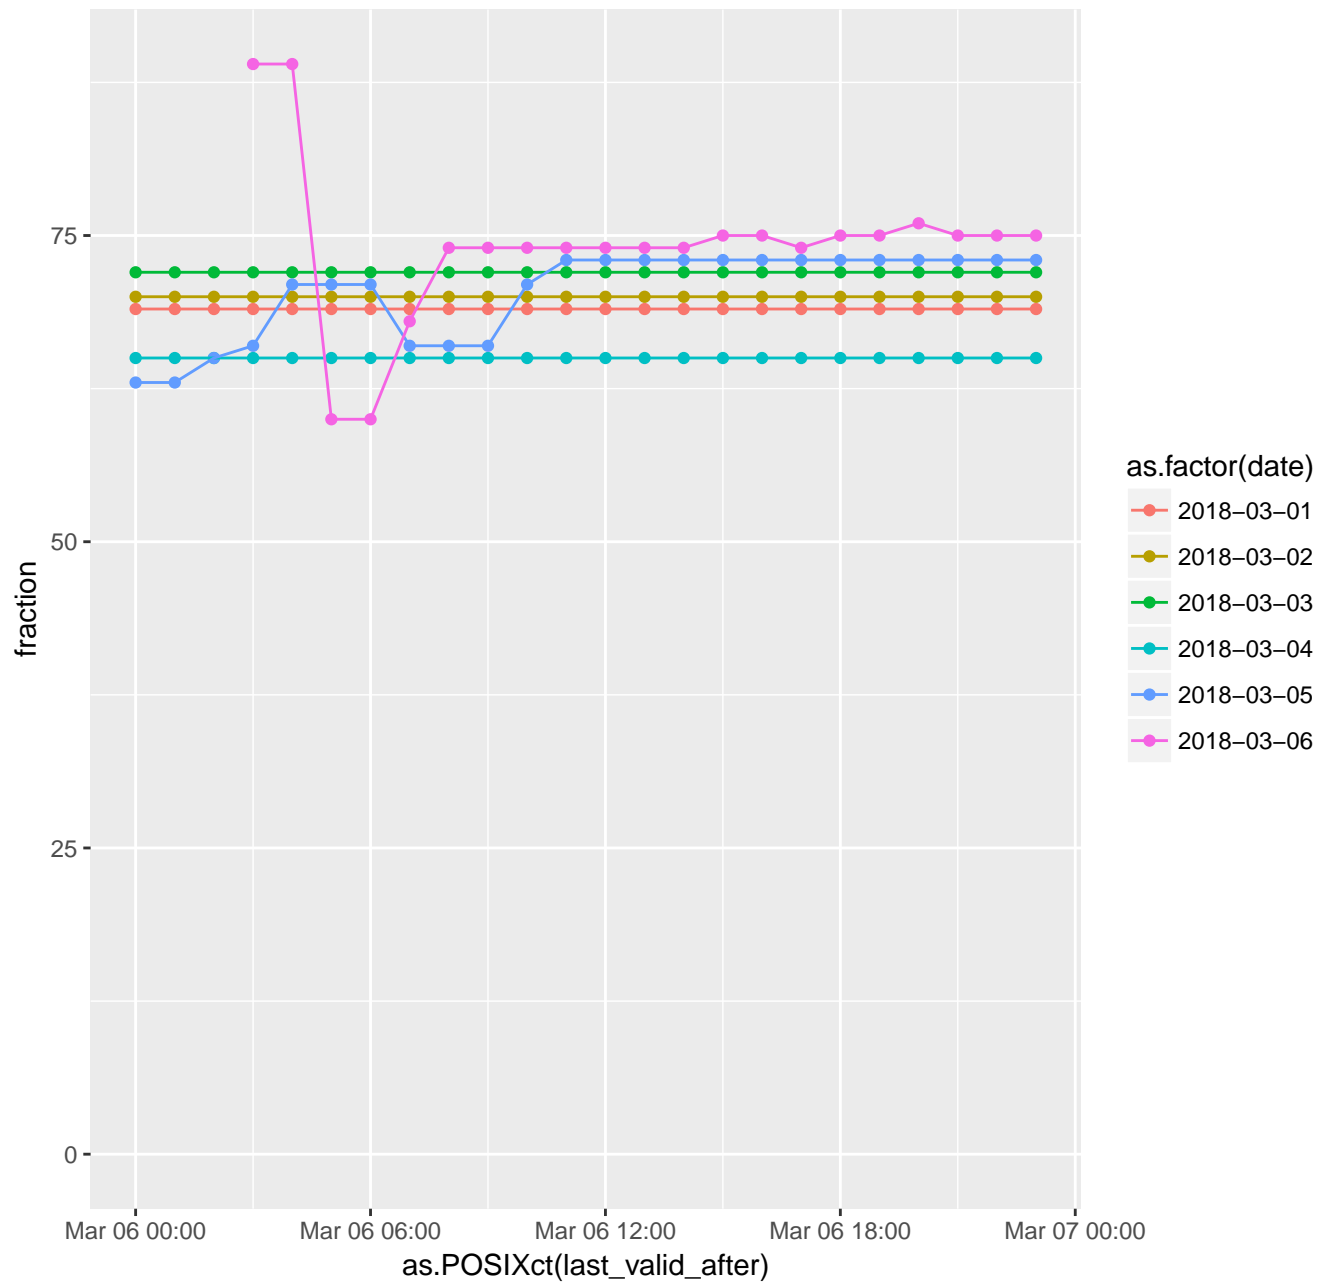

servers.csv

ipv6servers.csv

advbwdist.csv

bandwidth.csv

connbidirect2.csv

clients.csv

hidserv.csv

torperf-1.1.csv