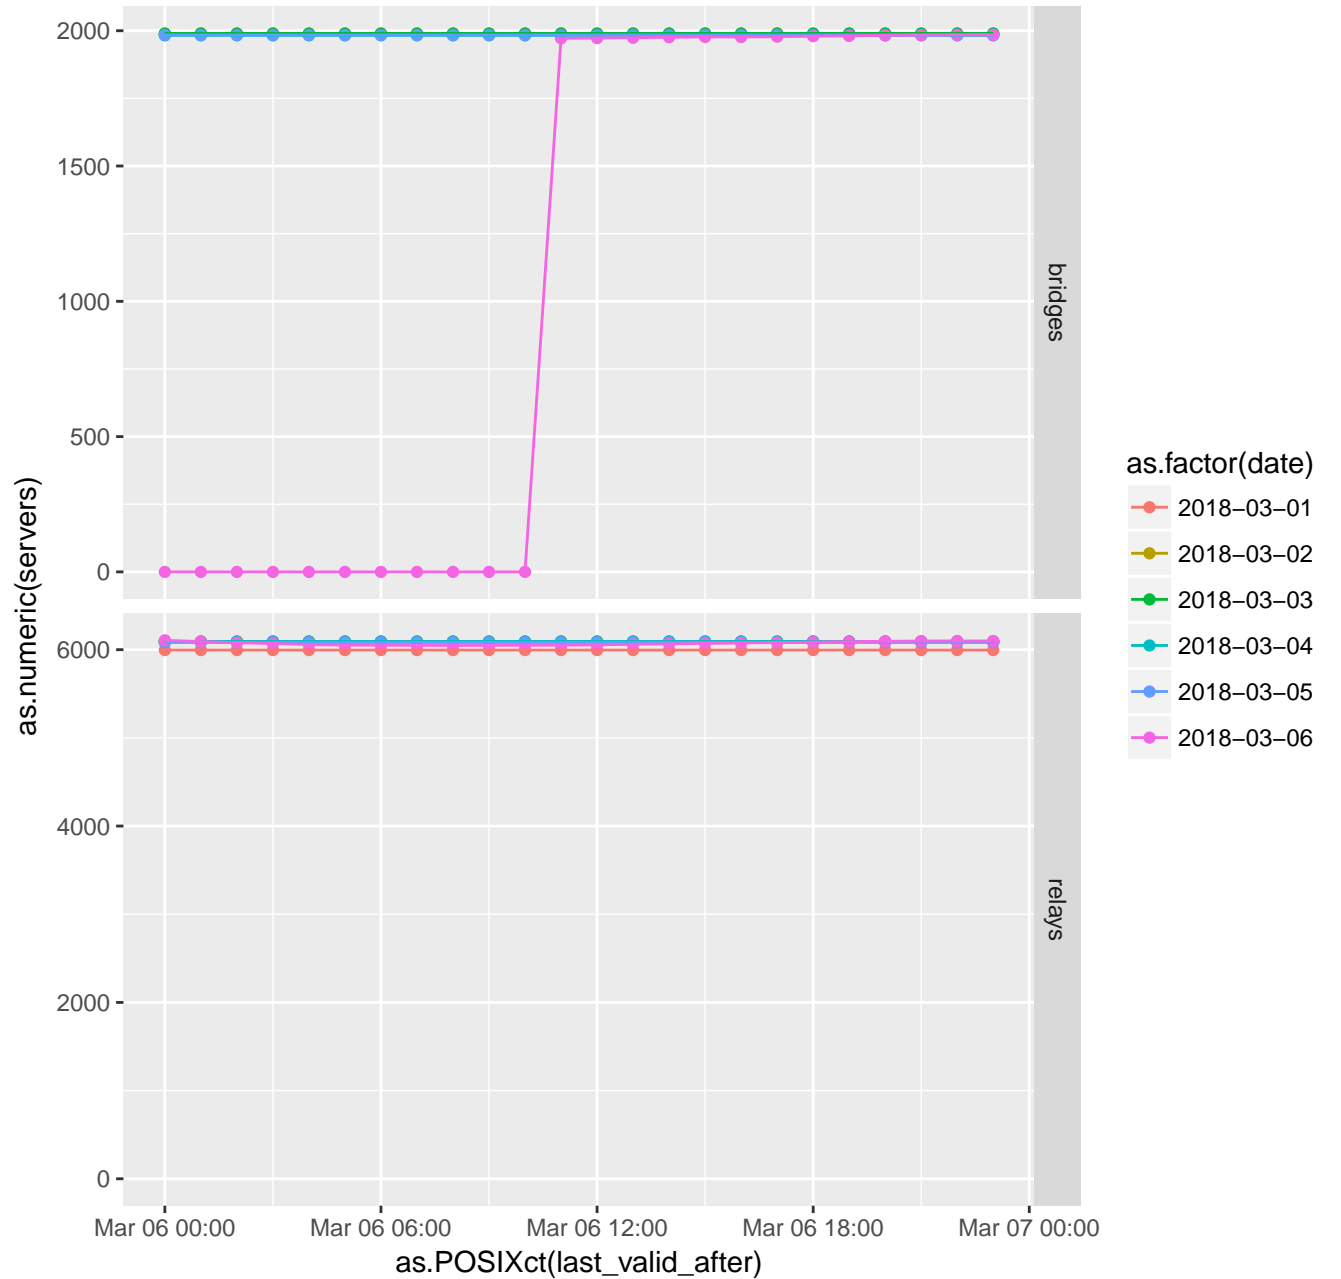

servers.csv

ipv6servers.csv

advbwdist.csv

bandwidth.csv

connbidirect2.csv

clients.csv

hidserv.csv

torperf-1.1.csv