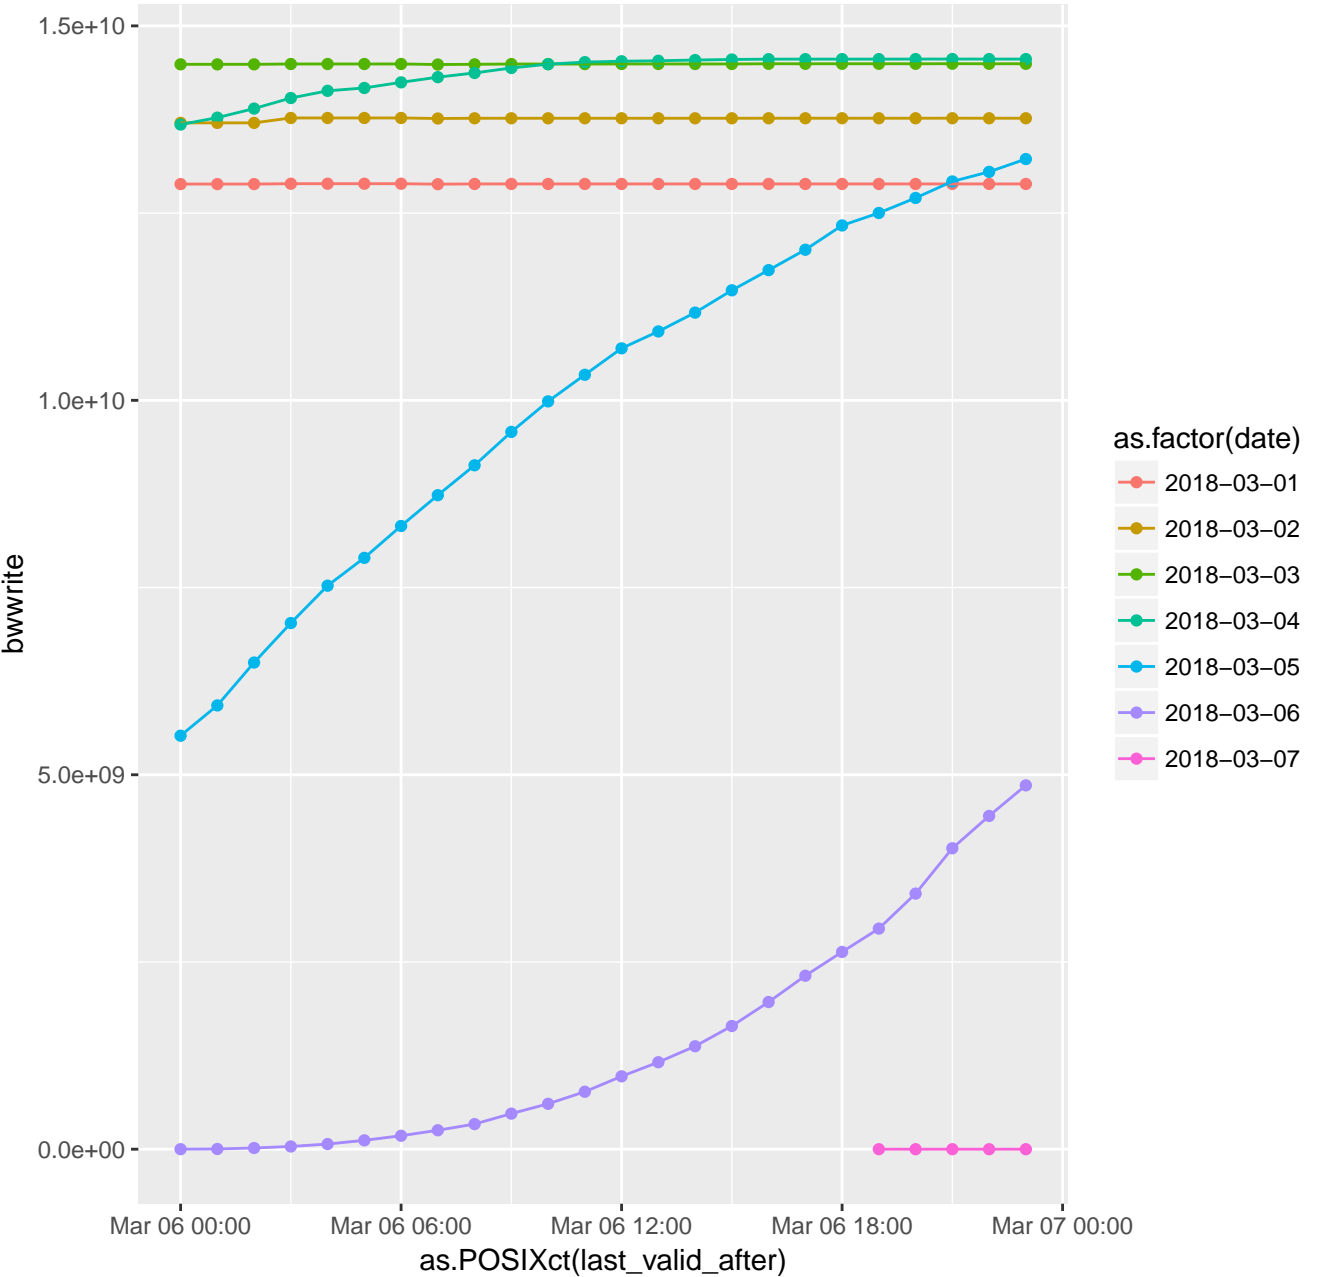

servers.csv

ipv6servers.csv

advbwdist.csv

bandwidth.csv

connbidirect2.csv

clients.csv

hidserv.csv

torperf-1.1.csv