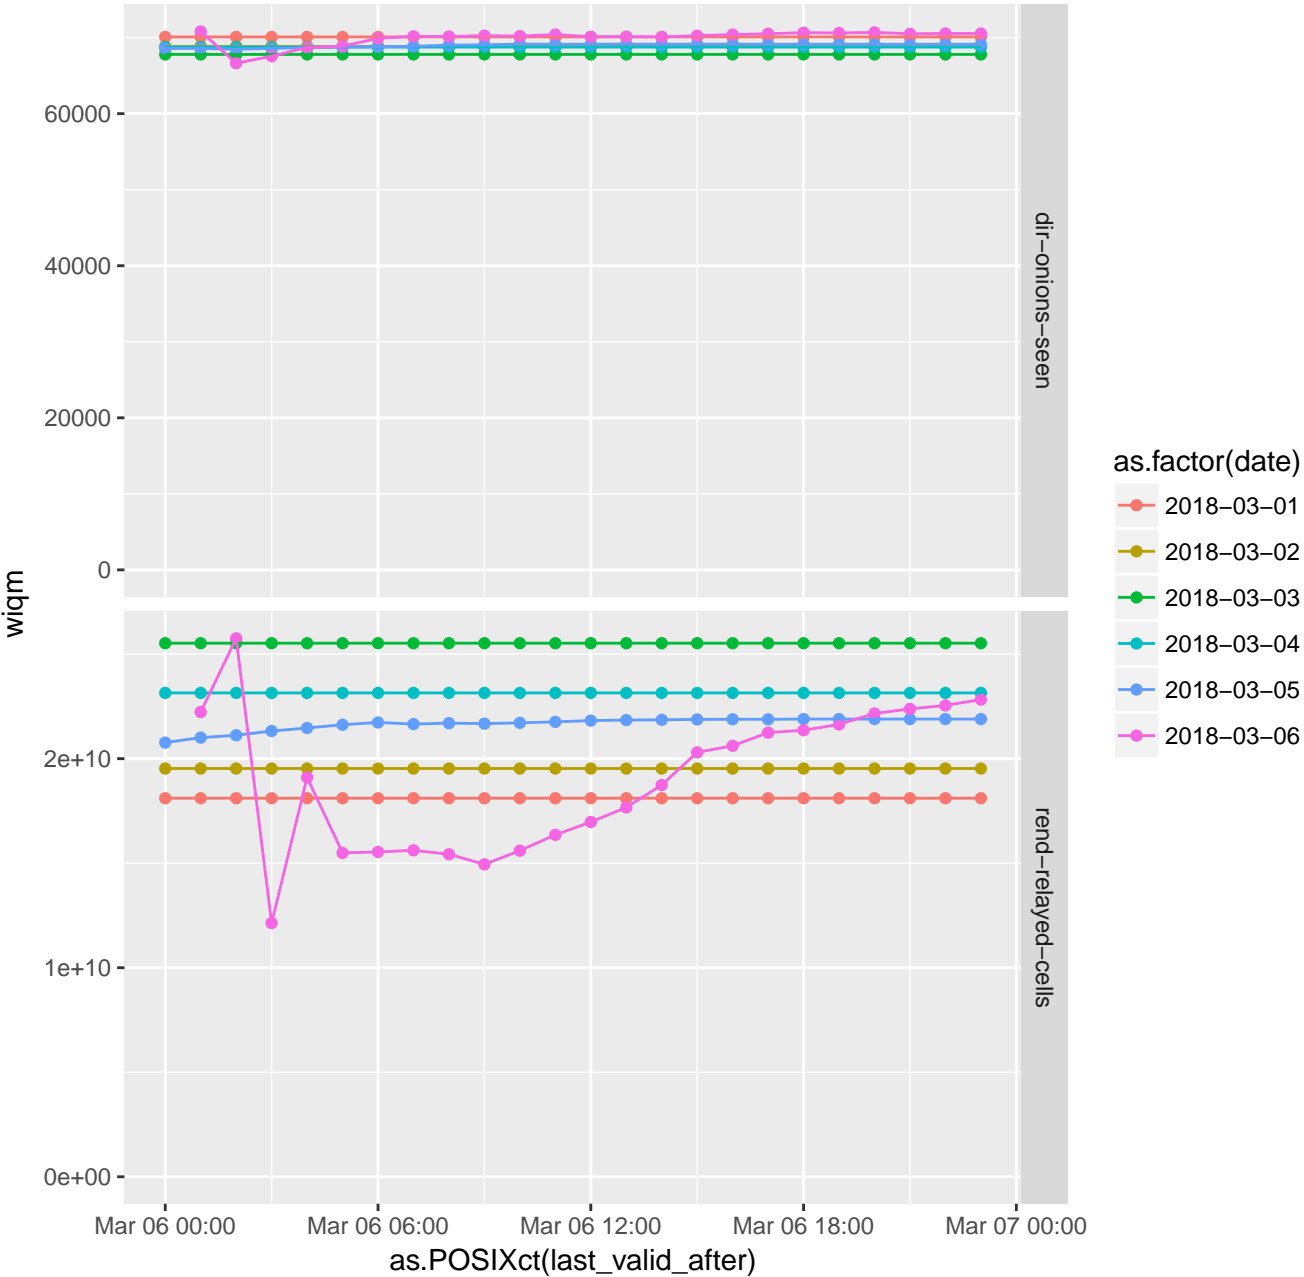

servers.csv

ipv6servers.csv

advbwdist.csv

bandwidth.csv

connbidirect2.csv

clients.csv

hidserv.csv

torperf-1.1.csv