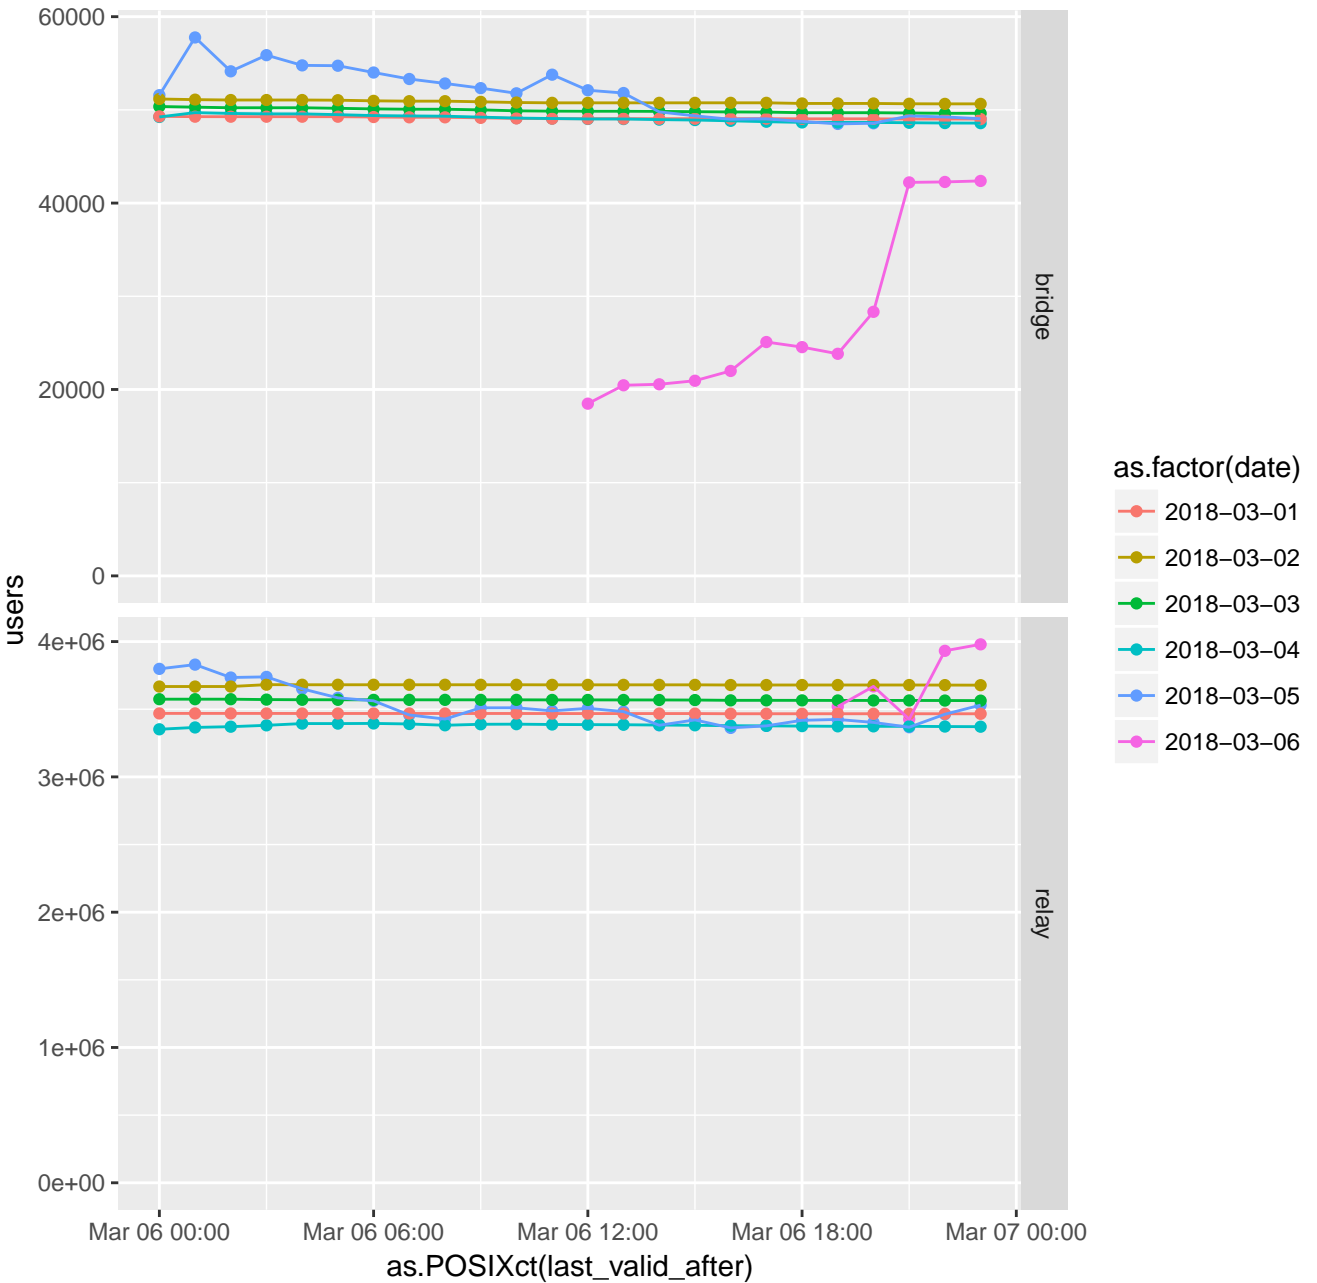

servers.csv

ipv6servers.csv

advbwdist.csv

bandwidth.csv

connbidirect2.csv

clients.csv

hidserv.csv

torperf-1.1.csv