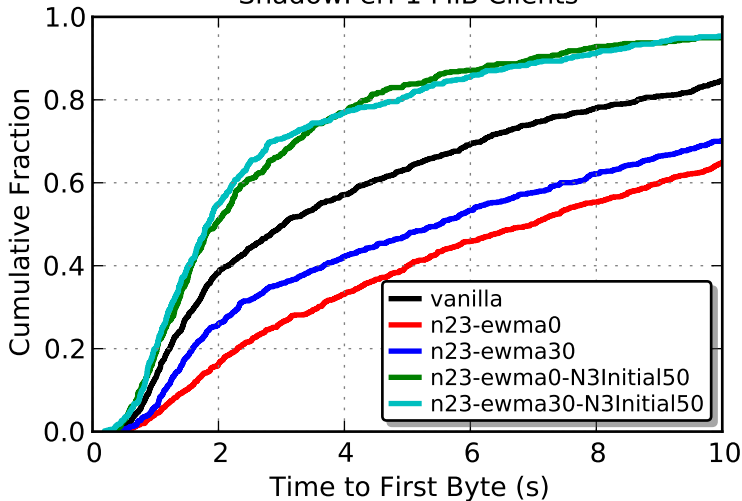

arma/n23-2, with and without EWMA
Web Clients

arma/n23-2, with and without EWMA
Bulk Clients

arma/n23-2, with and without EWMA
ShadowPerf 50KiB Clients

arma/n23-2, with and without EWMA
ShadowPerf 1 MiB Clients

arma/n23-2, with and without EWMA
ShadowPerf 1 MiB Clients

arma/n23-2, with and without EWMA
ShadowPerf 5MiB Clients

arma/n23-2, with and without EWMA
Experiment Timing

Network Data Read Over Time

Network Data Written Over Time