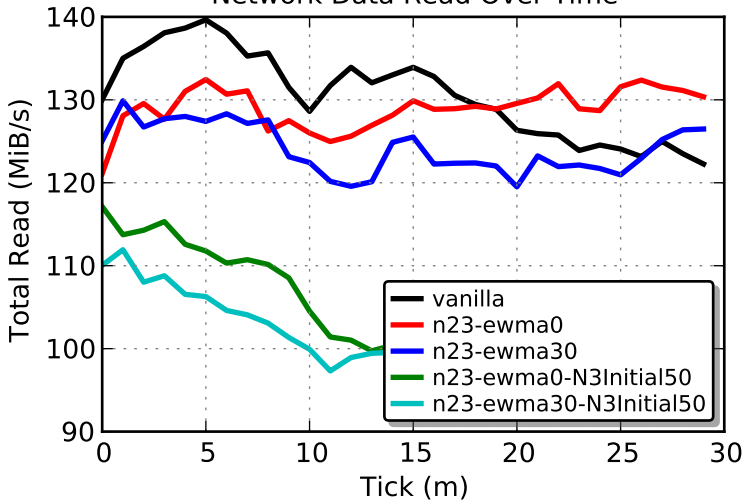

arma/n23-2, with and without EWMA
ShadowPerf 1 MiB Clients

arma/n23-2, with and without EWMA
ShadowPerf 5MiB Clients

arma/n23-2, with and without EWMA
Experiment Timing

Network Data Read Over Time

Network Data Written Over Time