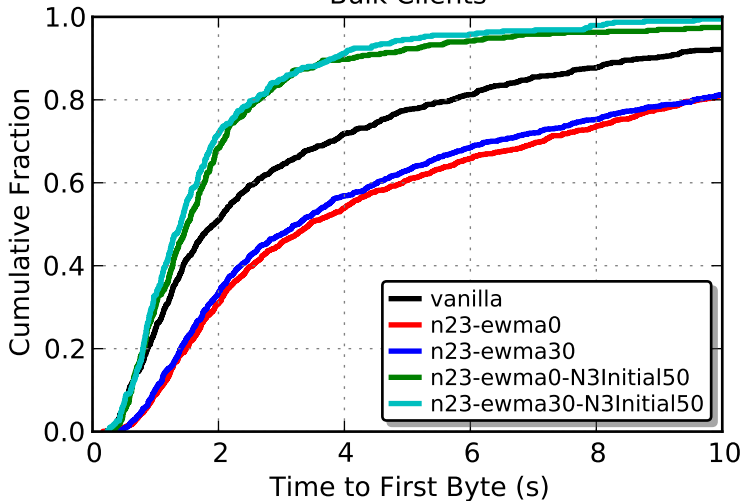

arma/n23-2, with and without EWMA
Web Clients

arma/n23-2, with and without EWMA
Bulk Clients

arma/n23-2, with and without EWMA
ShadowPerf 50KiB Clients

arma/n23-2, with and without EWMA
ShadowPerf 1 MiB Clients

arma/n23-2, with and without EWMA
ShadowPerf 1 MiB Clients

arma/n23-2, with and without EWMA
ShadowPerf 5MiB Clients

arma/n23-2, with and without EWMA
Experiment Timing

Network Data Read Over Time

Network Data Written Over Time