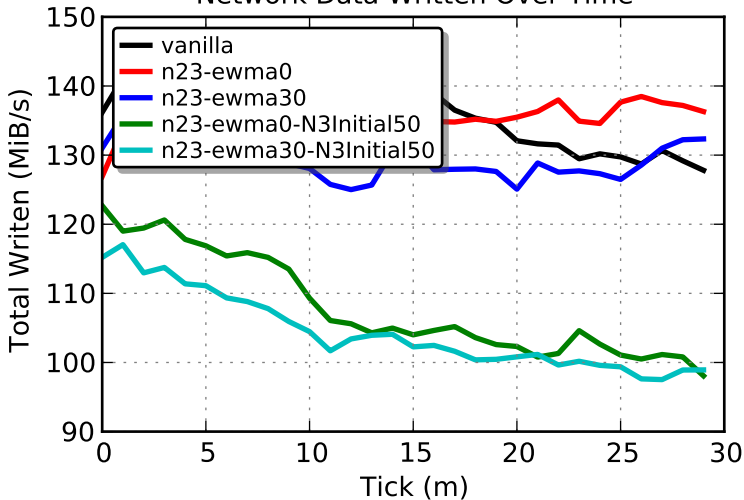

arma/n23-2, with and without EWMA
ShadowPerf 1 MiB Clients

arma/n23-2, with and without EWMA
ShadowPerf 5MiB Clients

arma/n23-2, with and without EWMA
Experiment Timing

Network Data Read Over Time

Network Data Written Over Time