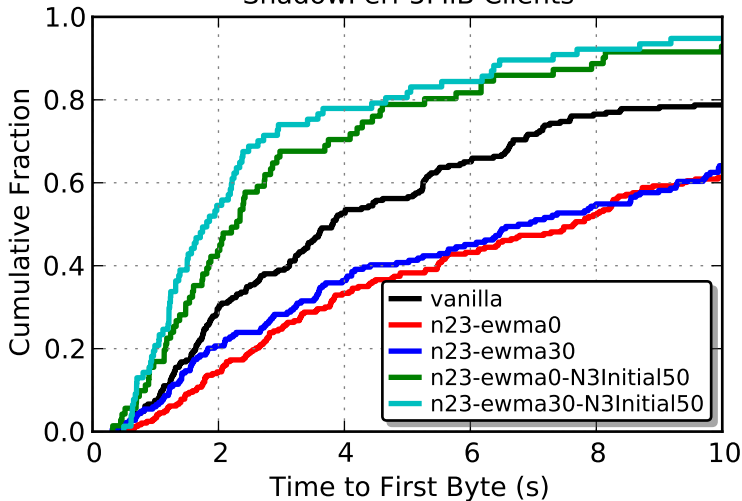

arma/n23-2, with and without EWMA
ShadowPerf 5MiB Clients