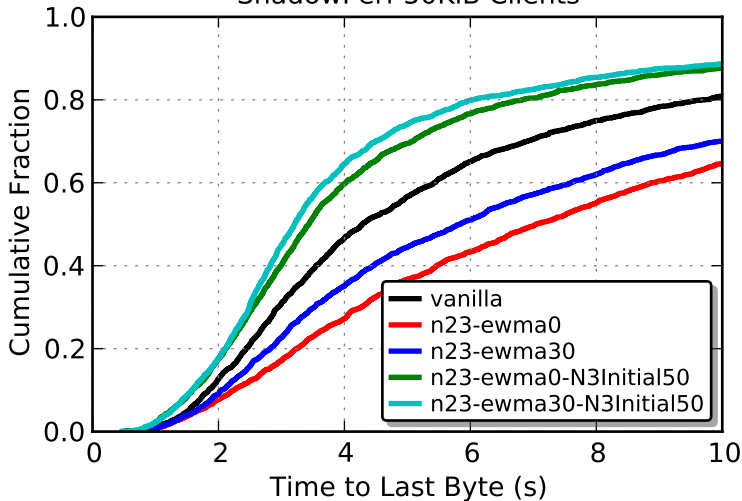

arma/n23-2, with and without EWMA
ShadowPerf 5MiB Clients

arma/n23-2, with and without EWMA
Web Clients

arma/n23-2, with and without EWMA
Bulk Clients

arma/n23-2, with and without EWMA
ShadowPerf 50KiB Clients

arma/n23-2, with and without EWMA
ShadowPerf 1 MiB Clients

arma/n23-2, with and without EWMA
ShadowPerf 5MiB Clients

arma/n23-2, with and without EWMA
Experiment Timing

Network Data Read Over Time

Network Data Written Over Time