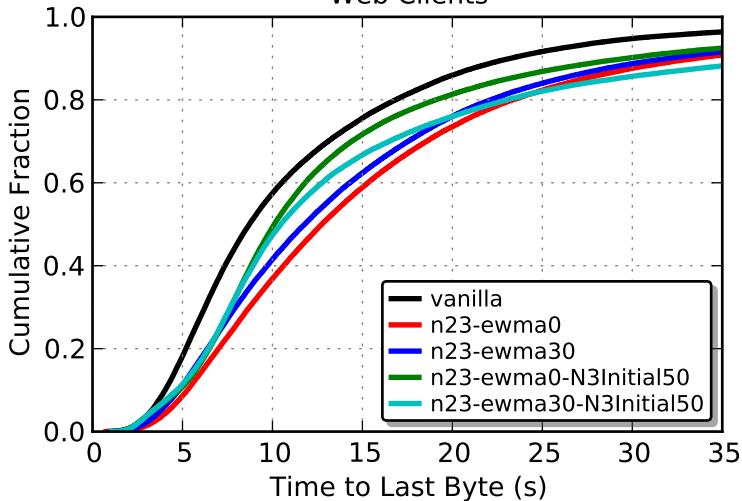

arma/n23-2, with and without EWMA
Web Clients