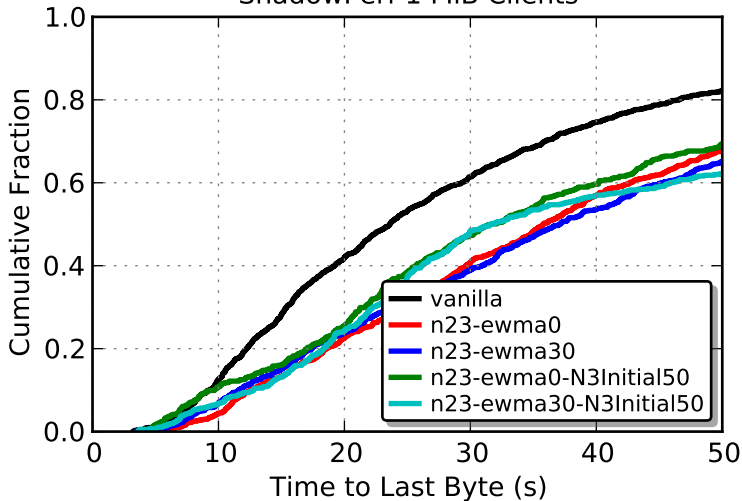

arma/n23-2, with and without EWMA
ShadowPerf 5MiB Clients

arma/n23-2, with and without EWMA
Web Clients

arma/n23-2, with and without EWMA
Bulk Clients

arma/n23-2, with and without EWMA
ShadowPerf 50KiB Clients

arma/n23-2, with and without EWMA
ShadowPerf 1 MiB Clients

arma/n23-2, with and without EWMA
ShadowPerf 5MiB Clients

arma/n23-2, with and without EWMA
Experiment Timing

Network Data Read Over Time

Network Data Written Over Time