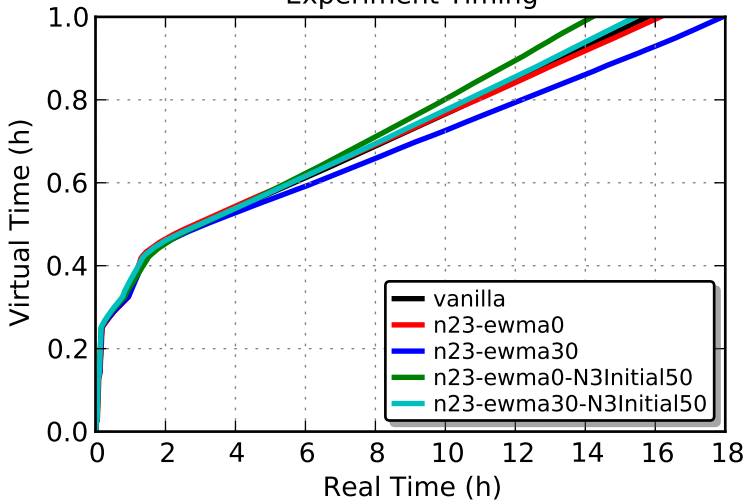

arma/n23-2, with and without EWMA
ShadowPerf 1 MiB Clients

arma/n23-2, with and without EWMA
ShadowPerf 5MiB Clients

arma/n23-2, with and without EWMA
Experiment Timing

Network Data Read Over Time

Network Data Written Over Time