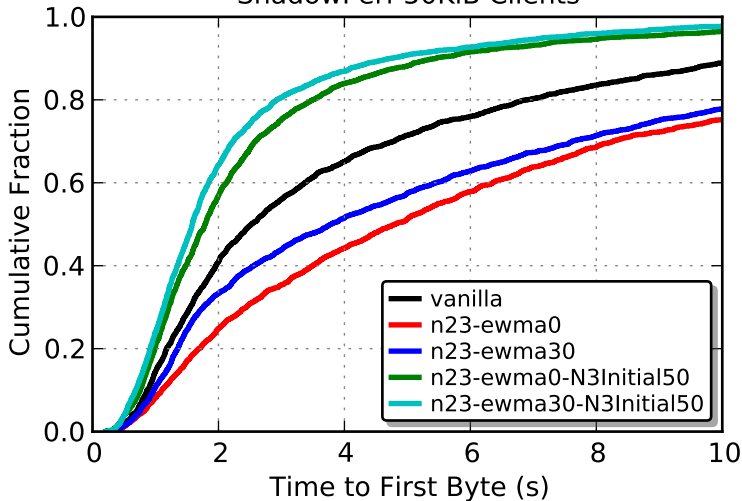

arma/n23-2, with and without EWMA
Web Clients

arma/n23-2, with and without EWMA
Bulk Clients

arma/n23-2, with and without EWMA
ShadowPerf 50KiB Clients

arma/n23-2, with and without EWMA
ShadowPerf 1 MiB Clients

arma/n23-2, with and without EWMA
ShadowPerf 1 MiB Clients

arma/n23-2, with and without EWMA
ShadowPerf 5MiB Clients

arma/n23-2, with and without EWMA
Experiment Timing

Network Data Read Over Time

Network Data Written Over Time