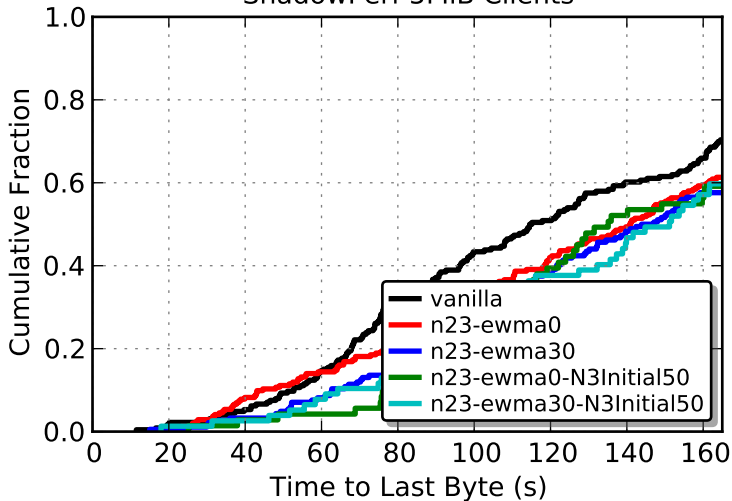

arma/n23-2, with and without EWMA
ShadowPerf 5MiB Clients

arma/n23-2, with and without EWMA
Web Clients

arma/n23-2, with and without EWMA
Bulk Clients

arma/n23-2, with and without EWMA
ShadowPerf 50KiB Clients

arma/n23-2, with and without EWMA
ShadowPerf 1 MiB Clients

arma/n23-2, with and without EWMA
ShadowPerf 5MiB Clients

arma/n23-2, with and without EWMA
Experiment Timing

Network Data Read Over Time

Network Data Written Over Time