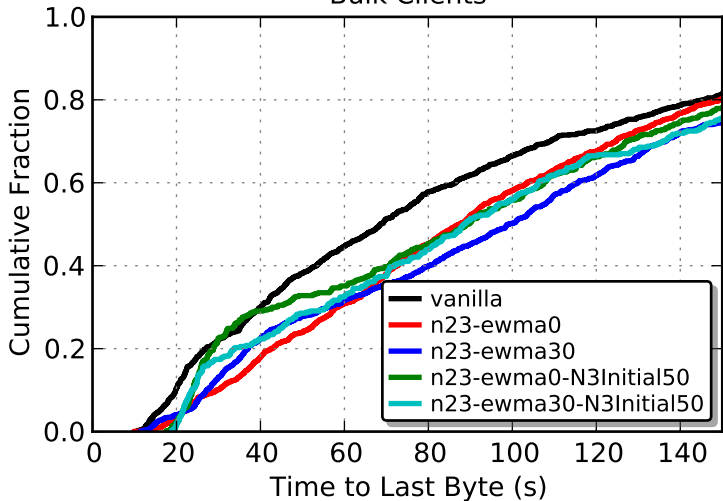

arma/n23-2, with and without EWMA
Bulk Clients