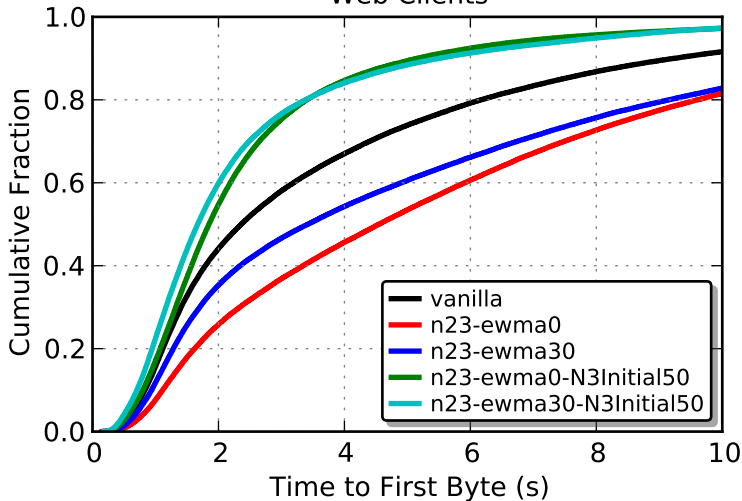

arma/n23-2, with and without EWMA
Web Clients

arma/n23-2, with and without EWMA
Bulk Clients

arma/n23-2, with and without EWMA
ShadowPerf 50KiB Clients

arma/n23-2, with and without EWMA
ShadowPerf 1 MiB Clients

arma/n23-2, with and without EWMA
ShadowPerf 1 MiB Clients

arma/n23-2, with and without EWMA
ShadowPerf 5MiB Clients

arma/n23-2, with and without EWMA
Experiment Timing

Network Data Read Over Time

Network Data Written Over Time