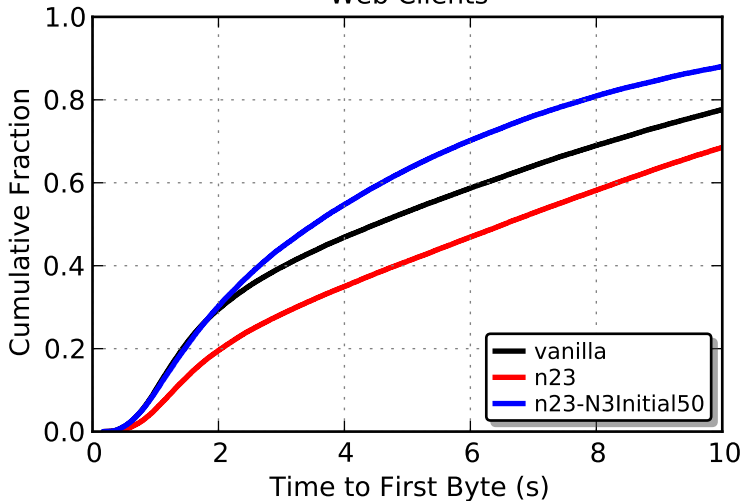

arma/n23-2 results, heavy load
Web Clients

arma/n23-2 results, heavy load
Bulk Clients

arma/n23-2 results, heavy load
ShadowPerf 50KiB Clients

arma/n23-2 results, heavy load
ShadowPerf 1 MiB Clients

arma/n23-2 results, heavy load
ShadowPerf 5MiB Clients