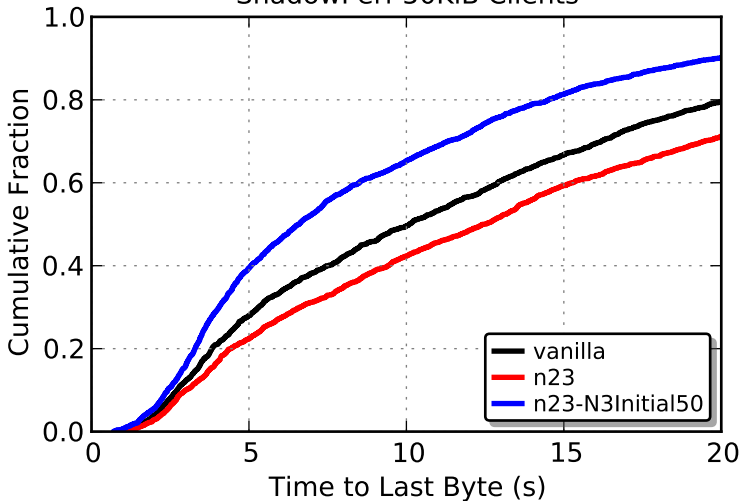

arma/n23-2 results, heavy load
Web Clients

arma/n23-2 results, heavy load
Bulk Clients

arma/n23-2 results, heavy load
ShadowPerf 50KiB Clients

arma/n23-2 results, heavy load
ShadowPerf 1 MiB Clients

arma/n23-2 results, heavy load
ShadowPerf 5MiB Clients

arma/n23-2 results, heavy load
Experiment Timing

Network Data Read Over Time

Network Data Written Over Time

arma/n23-2 results, heavy load
Total Client Load, vanilla: 40.28 GiB

arma/n23-2 results, heavy load
Total Client Load, n23: 37.54 GiB