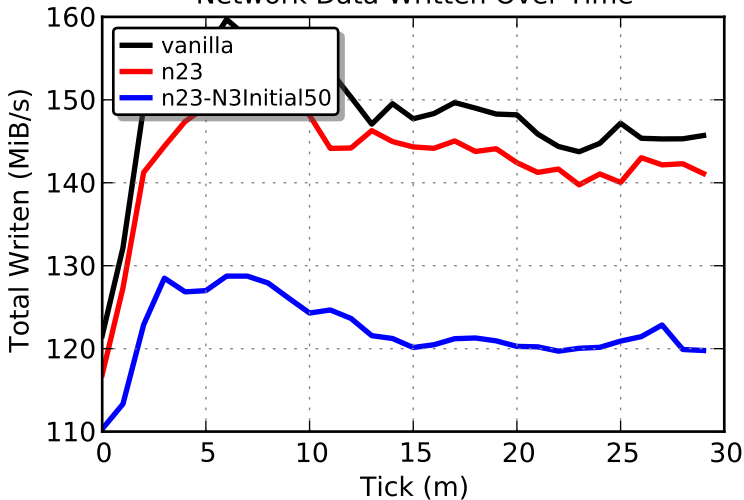

arma/n23-2 results, heavy load
Web Clients

arma/n23-2 results, heavy load
Bulk Clients

arma/n23-2 results, heavy load
ShadowPerf 50KiB Clients

arma/n23-2 results, heavy load
ShadowPerf 1 MiB Clients

arma/n23-2 results, heavy load
ShadowPerf 5MiB Clients

arma/n23-2 results, heavy load
Experiment Timing

Network Data Read Over Time

Network Data Written Over Time

arma/n23-2 results, heavy load
Total Client Load, vanilla: 40.28 GiB

arma/n23-2 results, heavy load
Total Client Load, n23: 37.54 GiB