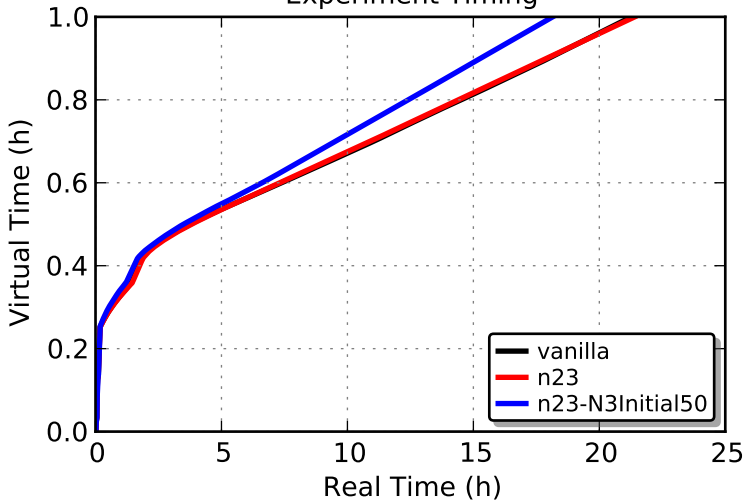

arma/n23-2 results, heavy load
Web Clients

arma/n23-2 results, heavy load
Bulk Clients

arma/n23-2 results, heavy load
ShadowPerf 50KiB Clients

arma/n23-2 results, heavy load
ShadowPerf 1 MiB Clients

arma/n23-2 results, heavy load
ShadowPerf 5MiB Clients

arma/n23-2 results, heavy load
Experiment Timing

Network Data Read Over Time

Network Data Written Over Time

arma/n23-2 results, heavy load
Total Client Load, vanilla: 40.28 GiB

arma/n23-2 results, heavy load
Total Client Load, n23: 37.54 GiB