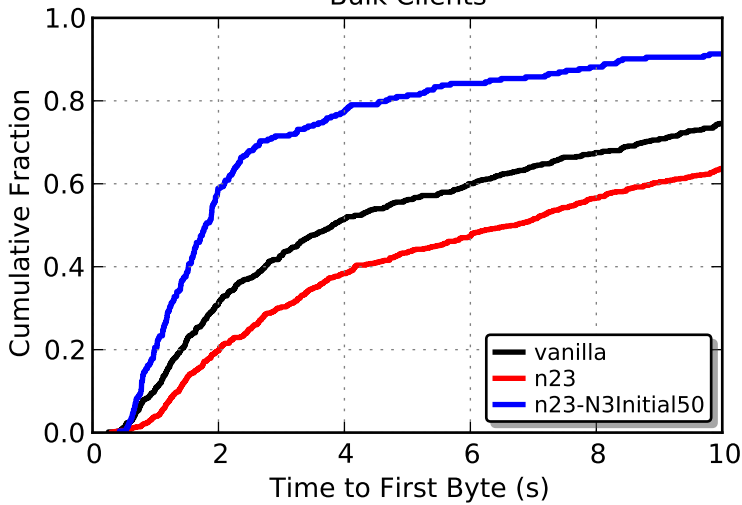

arma/n23-2 results, heavy load
Web Clients

arma/n23-2 results, heavy load
Bulk Clients

arma/n23-2 results, heavy load
ShadowPerf 50KiB Clients

arma/n23-2 results, heavy load
ShadowPerf 1 MiB Clients

arma/n23-2 results, heavy load
ShadowPerf 5MiB Clients

arma/n23-2 results, heavy load
Experiment Timing

Network Data Read Over Time

Network Data Written Over Time

arma/n23-2 results, heavy load
Total Client Load, vanilla: 40.28 GiB

arma/n23-2 results, heavy load
Total Client Load, n23: 37.54 GiB