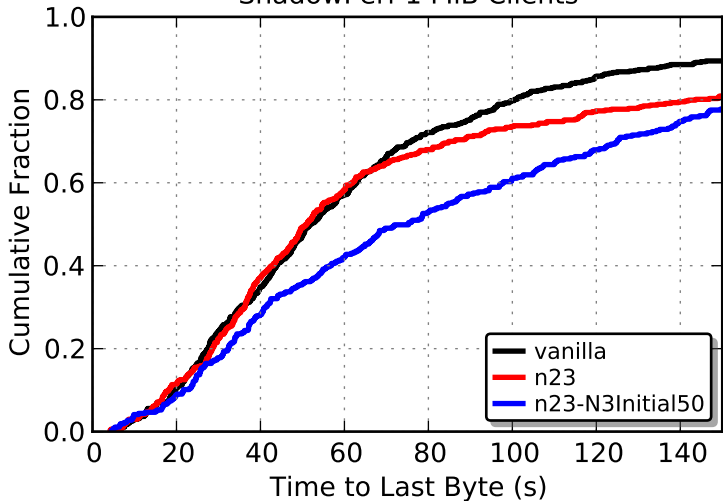

arma/n23-2 results, heavy load
Web Clients

arma/n23-2 results, heavy load
Bulk Clients

arma/n23-2 results, heavy load
ShadowPerf 50KiB Clients

arma/n23-2 results, heavy load
ShadowPerf 1 MiB Clients

arma/n23-2 results, heavy load
ShadowPerf 5MiB Clients

arma/n23-2 results, heavy load
Experiment Timing

Network Data Read Over Time

Network Data Written Over Time

arma/n23-2 results, heavy load
Total Client Load, vanilla: 40.28 GiB

arma/n23-2 results, heavy load
Total Client Load, n23: 37.54 GiB