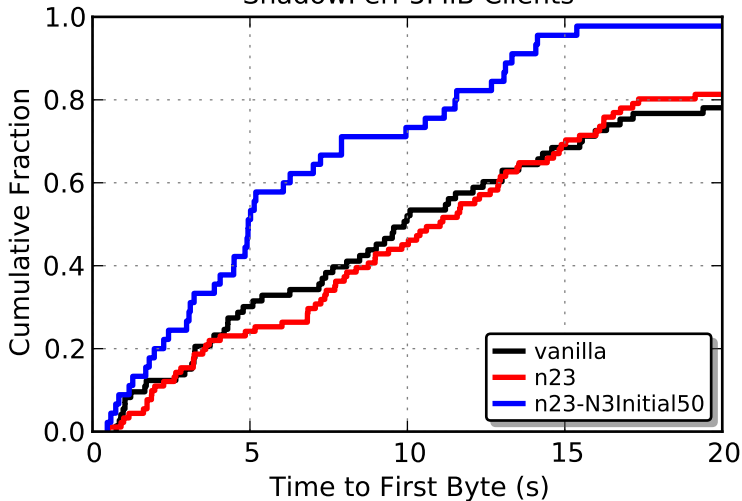

arma/n23-2 results, heavy load
Web Clients

arma/n23-2 results, heavy load
Bulk Clients

arma/n23-2 results, heavy load
ShadowPerf 50KiB Clients

arma/n23-2 results, heavy load
ShadowPerf 1 MiB Clients

arma/n23-2 results, heavy load
ShadowPerf 5MiB Clients

arma/n23-2 results, heavy load
Experiment Timing

Network Data Read Over Time

Network Data Written Over Time

arma/n23-2 results, heavy load
Total Client Load, vanilla: 40.28 GiB

arma/n23-2 results, heavy load
Total Client Load, n23: 37.54 GiB