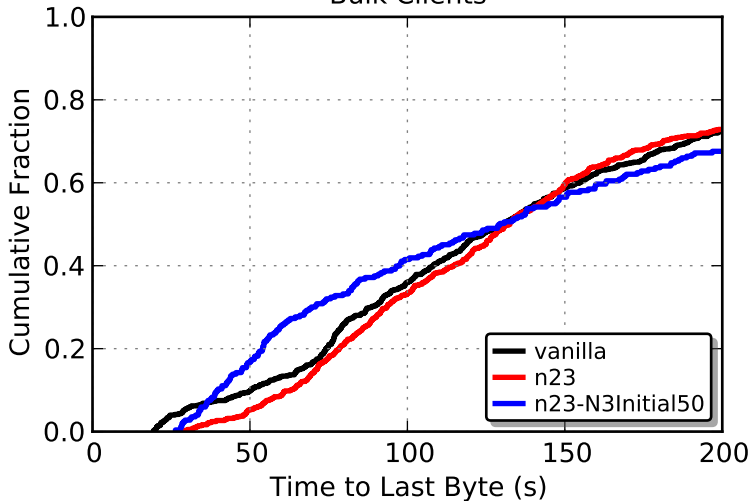

arma/n23-2 results, heavy load
Web Clients

arma/n23-2 results, heavy load
Bulk Clients

arma/n23-2 results, heavy load
ShadowPerf 50KiB Clients

arma/n23-2 results, heavy load
ShadowPerf 1 MiB Clients

arma/n23-2 results, heavy load
ShadowPerf 5MiB Clients

arma/n23-2 results, heavy load
Experiment Timing

Network Data Read Over Time

Network Data Written Over Time

arma/n23-2 results, heavy load
Total Client Load, vanilla: 40.28 GiB

arma/n23-2 results, heavy load
Total Client Load, n23: 37.54 GiB