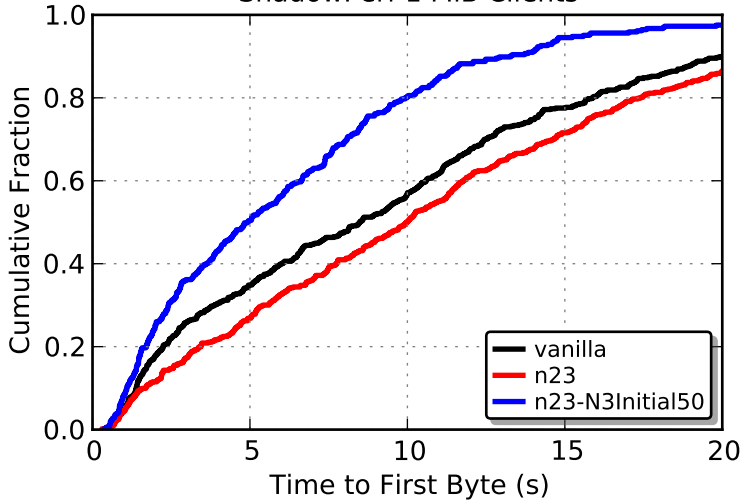

arma/n23-2 results, heavy load
Web Clients

arma/n23-2 results, heavy load
Bulk Clients

arma/n23-2 results, heavy load
ShadowPerf 50KiB Clients

arma/n23-2 results, heavy load
ShadowPerf 1 MiB Clients

arma/n23-2 results, heavy load
ShadowPerf 5MiB Clients

arma/n23-2 results, heavy load
Experiment Timing

Network Data Read Over Time

Network Data Written Over Time

arma/n23-2 results, heavy load
Total Client Load, vanilla: 40.28 GiB

arma/n23-2 results, heavy load
Total Client Load, n23: 37.54 GiB