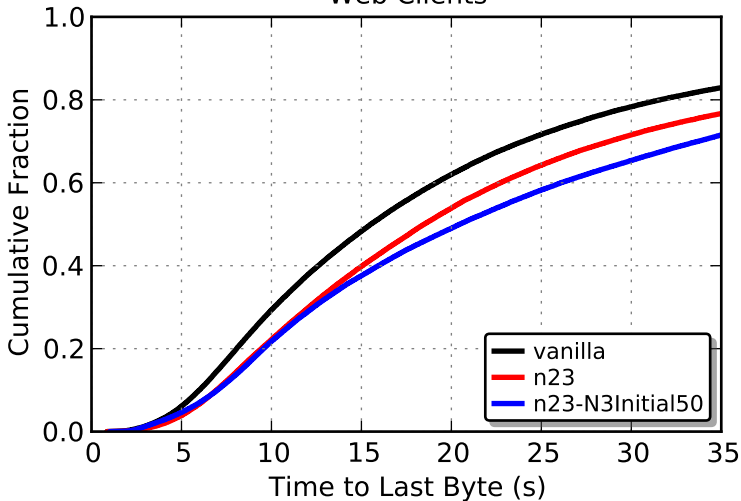

arma/n23-2 results, heavy load
Web Clients