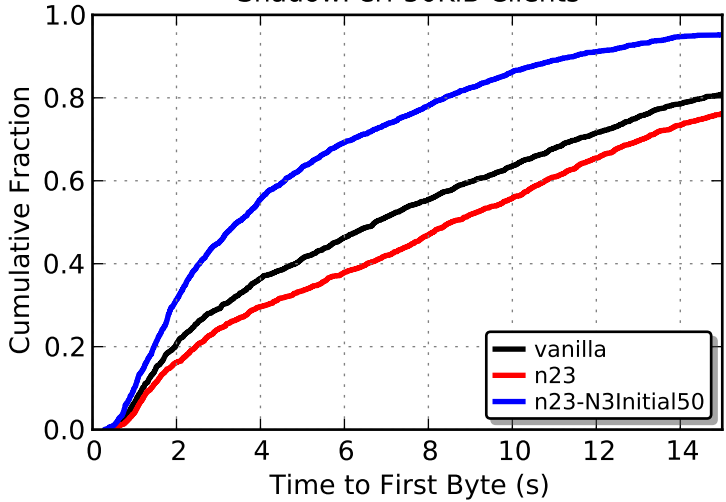

arma/n23-2 results, heavy load
Web Clients

arma/n23-2 results, heavy load
Bulk Clients

arma/n23-2 results, heavy load
ShadowPerf 50KiB Clients

arma/n23-2 results, heavy load
ShadowPerf 1 MiB Clients

arma/n23-2 results, heavy load
ShadowPerf 5MiB Clients