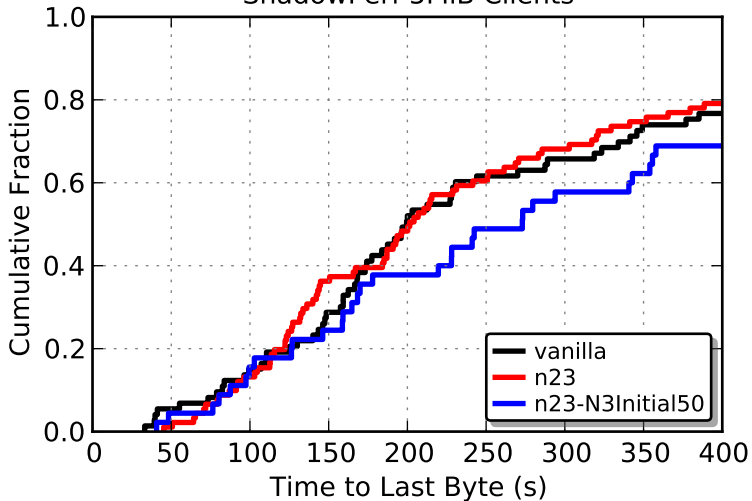

arma/n23-2 results, heavy load
Web Clients

arma/n23-2 results, heavy load
Bulk Clients

arma/n23-2 results, heavy load
ShadowPerf 50KiB Clients

arma/n23-2 results, heavy load
ShadowPerf 1 MiB Clients

arma/n23-2 results, heavy load
ShadowPerf 5MiB Clients

arma/n23-2 results, heavy load
Experiment Timing

Network Data Read Over Time

Network Data Written Over Time

arma/n23-2 results, heavy load
Total Client Load, vanilla: 40.28 GiB

arma/n23-2 results, heavy load
Total Client Load, n23: 37.54 GiB