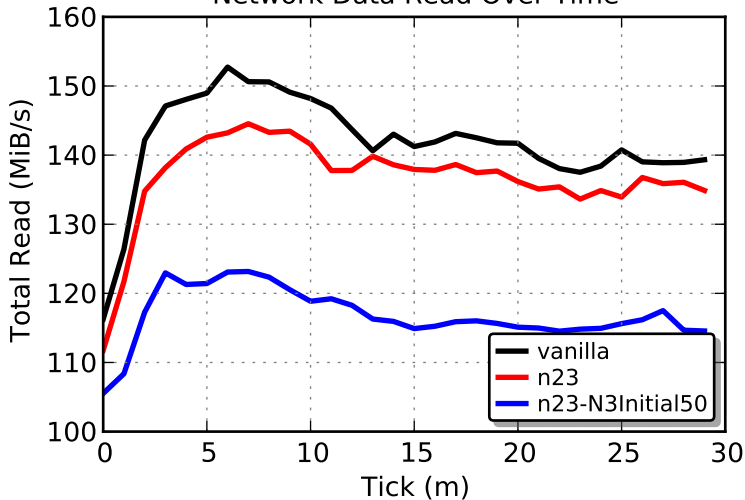

arma/n23-2 results, heavy load
Web Clients

arma/n23-2 results, heavy load
Bulk Clients

arma/n23-2 results, heavy load
ShadowPerf 50KiB Clients

arma/n23-2 results, heavy load
ShadowPerf 1 MiB Clients

arma/n23-2 results, heavy load
ShadowPerf 5MiB Clients

arma/n23-2 results, heavy load
Experiment Timing

Network Data Read Over Time

Network Data Written Over Time

arma/n23-2 results, heavy load
Total Client Load, vanilla: 40.28 GiB

arma/n23-2 results, heavy load
Total Client Load, n23: 37.54 GiB