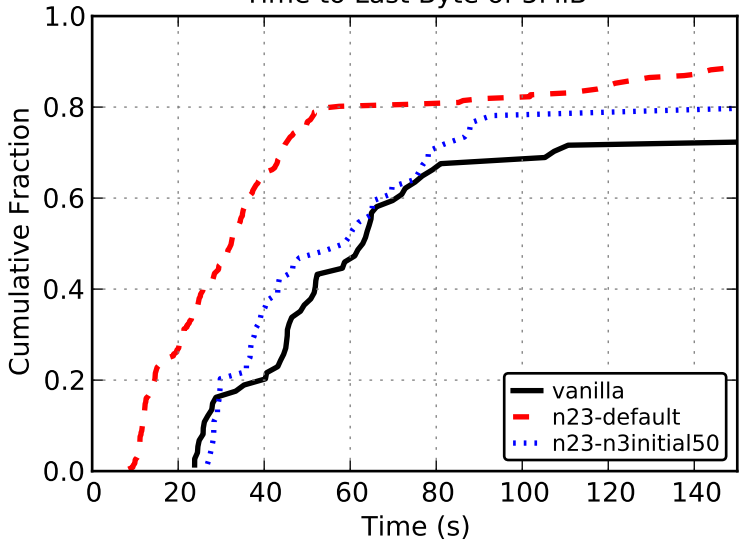

Time to First Byte of 320KiB

Time to First Byte of 5MiB

Time to Last Byte of 320KiB

Time to Last Byte of 5MiB

Experiment Timing