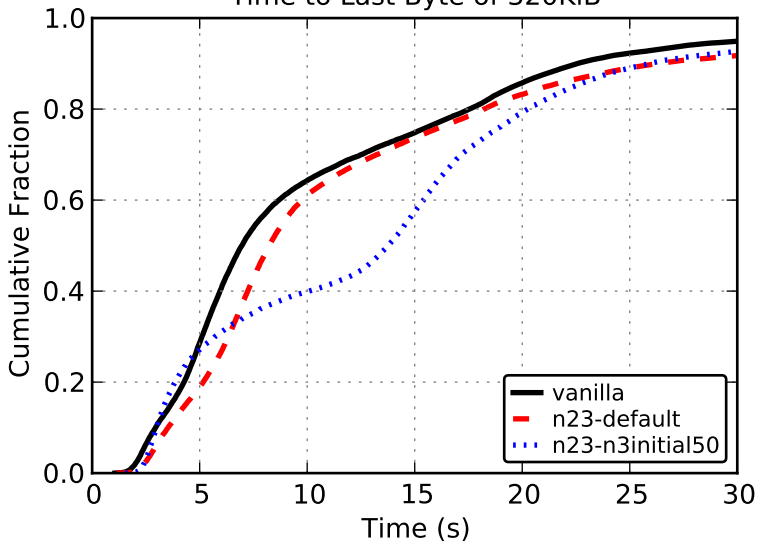

Time to First Byte of 320KiB

Time to First Byte of 5MiB

Time to Last Byte of 320KiB

Time to Last Byte of 5MiB

Experiment Timing