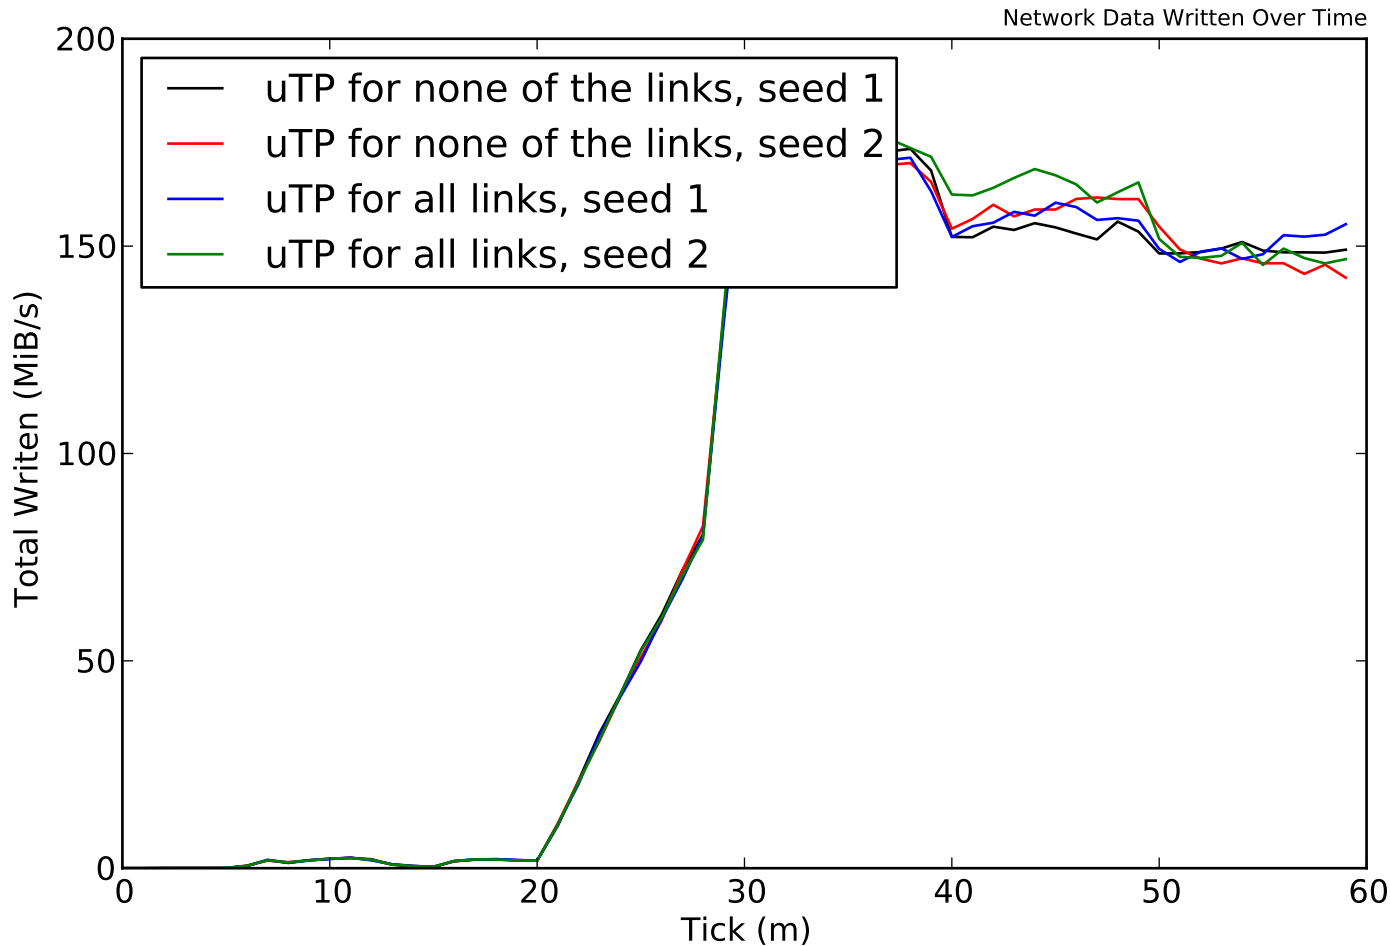

Bulk 5 MiB Clients First Byte

Bulk 5 MiB Clients Last Byte

ShadowPerf 1 MiB Clients Last Byte

sjm217's utp branch (#9166), 64 GB Shadow network

Total Client Load, uTP for none of the links, seed 1: 55.40 GiB

sjm217's utp branch (#9166), 64 GB Shadow network

Total Client Load, uTP for none of the links, seed 2: 55.43 GiB

sjm217's utp branch (#9166), 64 GB Shadow network

Total Client Load, uTP for all links, seed 1: 55.62 GiB

sjm217's utp branch (#9166), 64 GB Shadow network

Total Client Load, uTP for all links, seed 2: 57.16 GiB