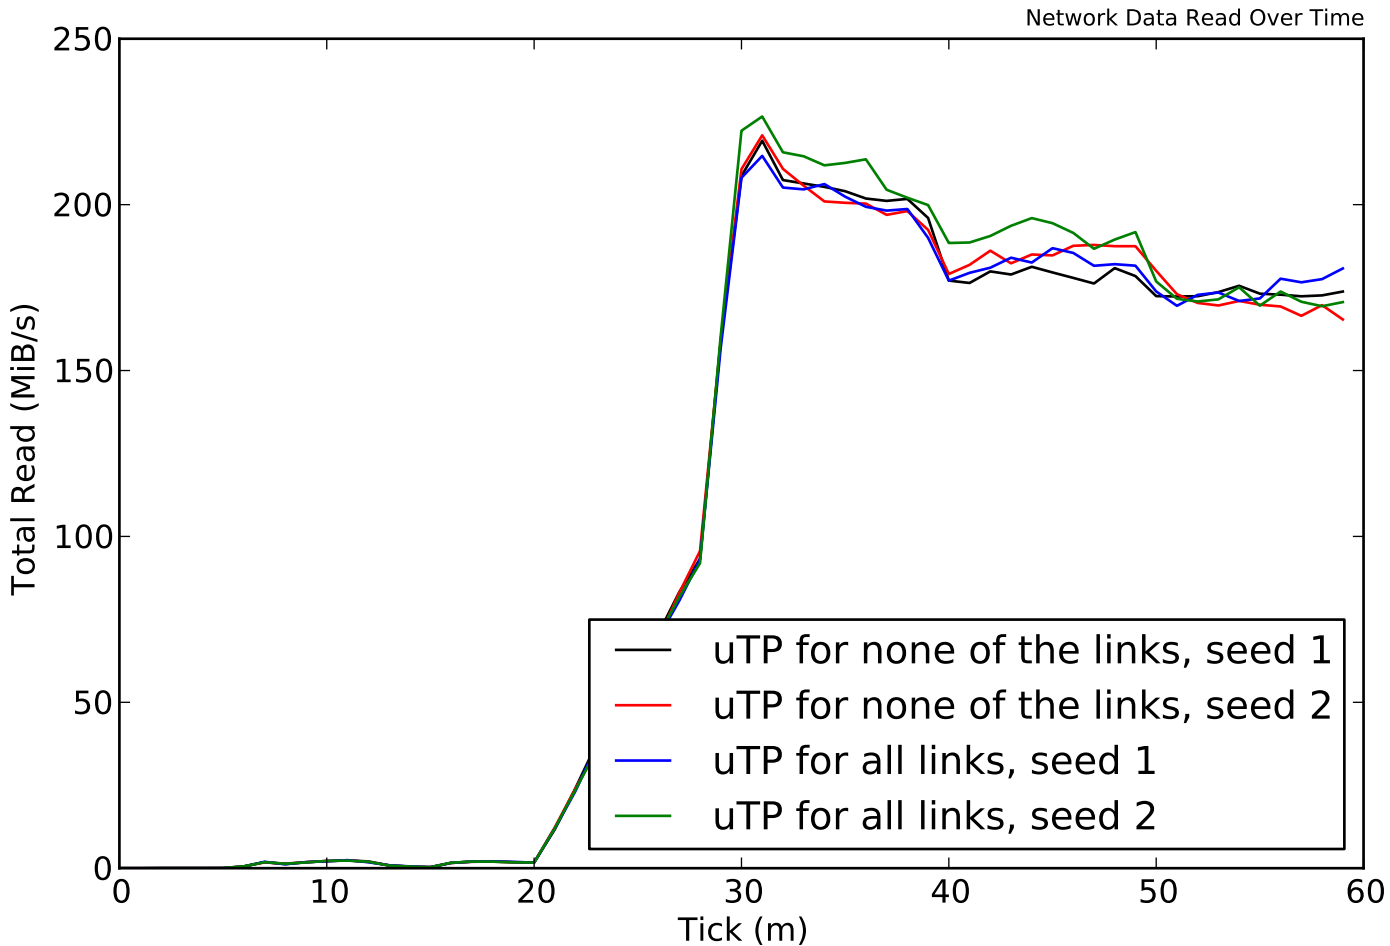

Bulk 5 MiB Clients First Byte

Bulk 5 MiB Clients Last Byte

ShadowPerf 1 MiB Clients Last Byte

sjm217's utp branch (#9166), 64 GB Shadow network

Total Client Load, uTP for none of the links, seed 1: 55.40 GiB

sjm217's utp branch (#9166), 64 GB Shadow network

Total Client Load, uTP for none of the links, seed 2: 55.43 GiB

sjm217's utp branch (#9166), 64 GB Shadow network

Total Client Load, uTP for all links, seed 1: 55.62 GiB

sjm217's utp branch (#9166), 64 GB Shadow network

Total Client Load, uTP for all links, seed 2: 57.16 GiB