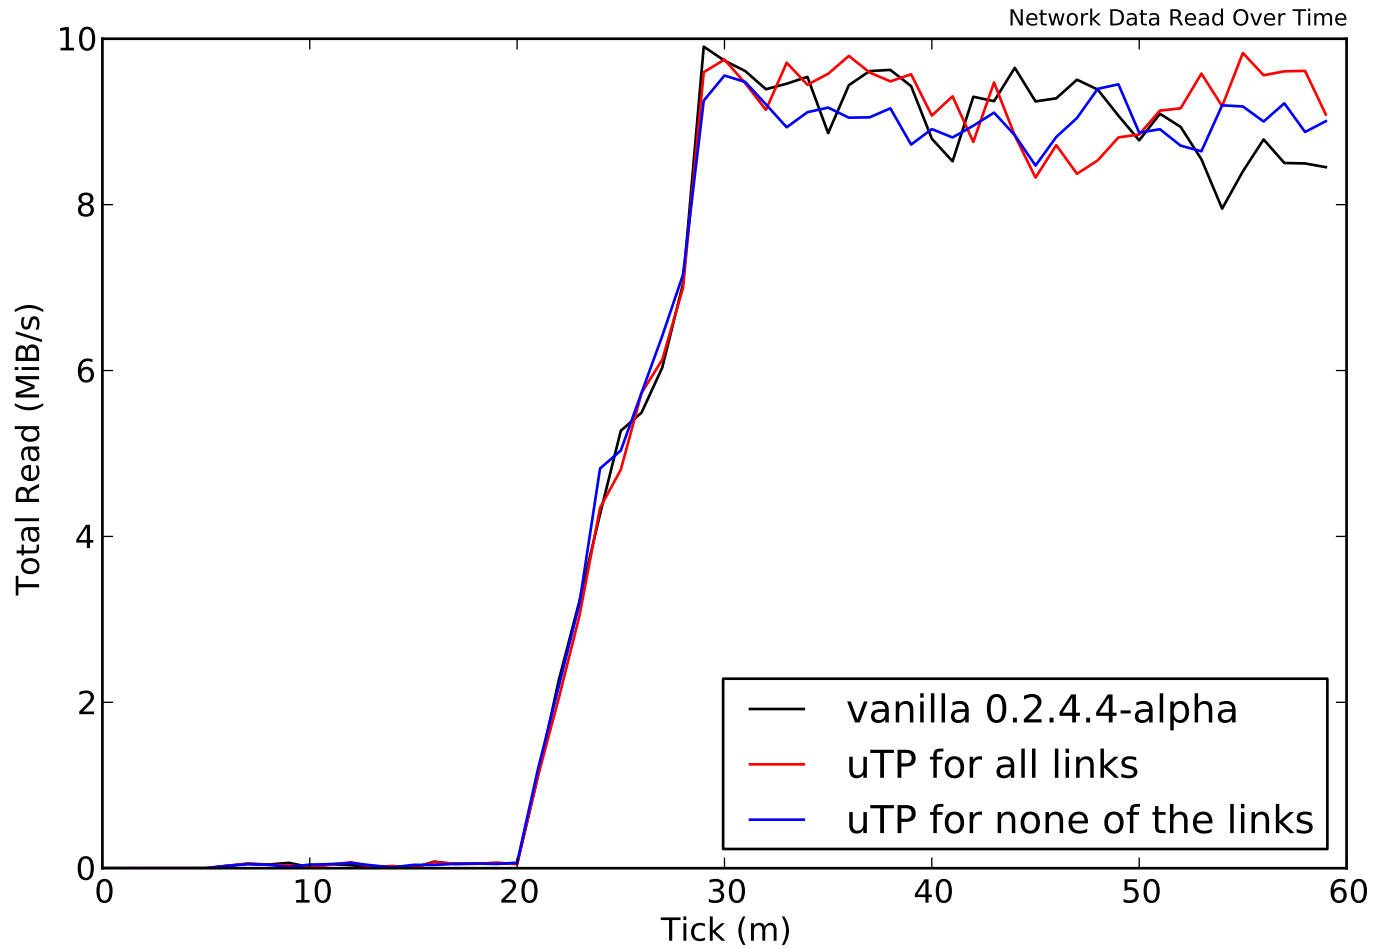

sjm217's utp branch (#9166)

sjm217's utp branch (#9166)

ShadowPerf 50KiB Clients Last Byte

sjm217's utp branch (#9166)

ShadowPerf 1 MiB Clients Last Byte

sjm217's utp branch (#9166)

ShadowPerf 5 MiB Clients Last Byte

sjm217's utp branch (#9166)

Total Client Load, vanilla 0.2.4.4-alpha: 2.66 GiB

sjm217's utp branch (#9166)

Total Client Load, uTP for all links: 2.70 GiB

sjm217's utp branch (#9166)

Total Client Load, uTP for none of the links: 2.64 GiB