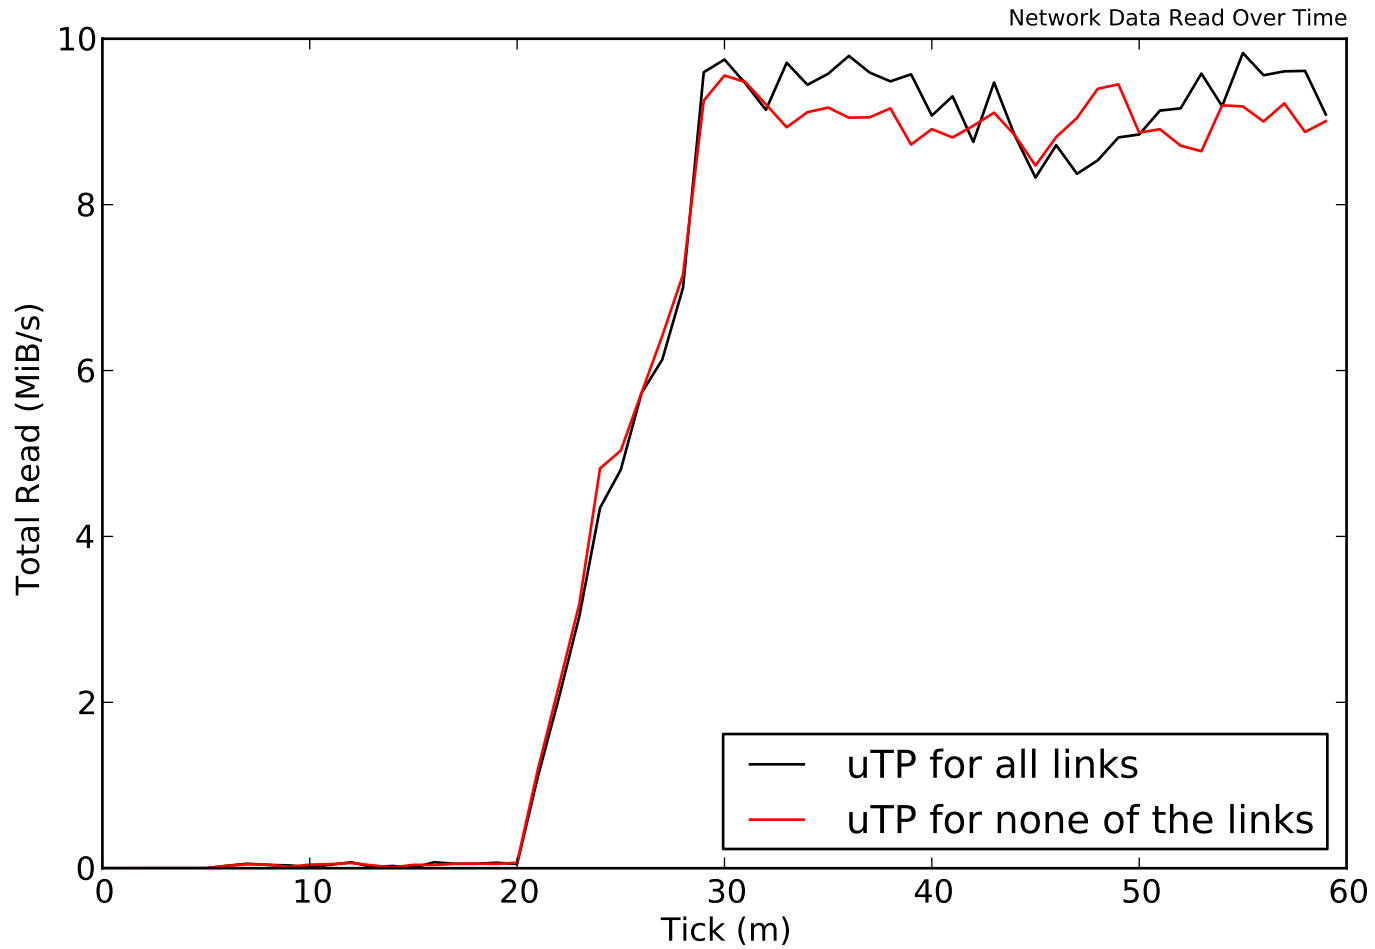

sjm217's utp branch (#9166)