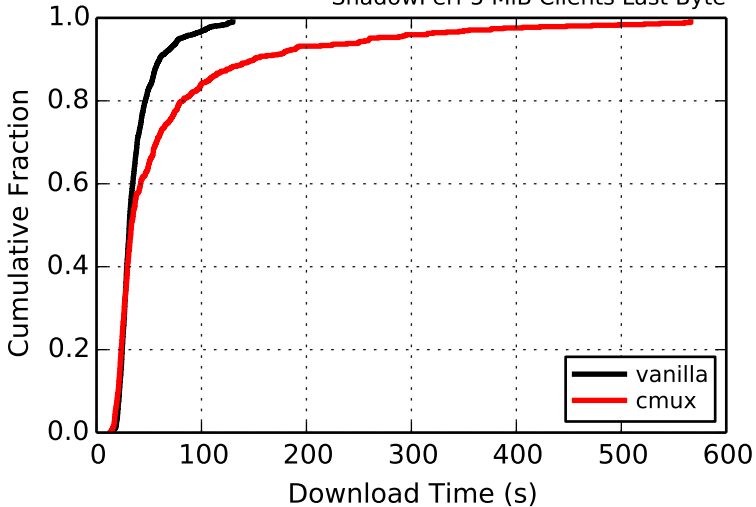

Bulk 5 MiB Clients Last Byte

ShadowPerf 50KiB Clients Last Byte

ShadowPerf 1 MiB Clients Last Byte

ShadowPerf 5 MiB Clients Last Byte

Network Data Read Over Time

Network Data Written Over Time

Total Client Load, vanilla: 51.58 GiB

Total Client Load, cmux: 36.33 GiB