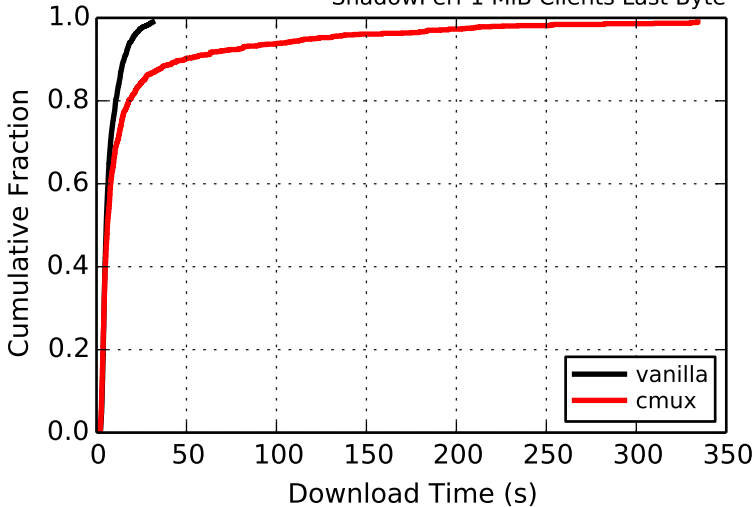

Bulk 5 MiB Clients Last Byte

ShadowPerf 50KiB Clients Last Byte

ShadowPerf 1 MiB Clients Last Byte

ShadowPerf 5 MiB Clients Last Byte

Network Data Read Over Time

Network Data Written Over Time

Total Client Load, vanilla: 51.58 GiB