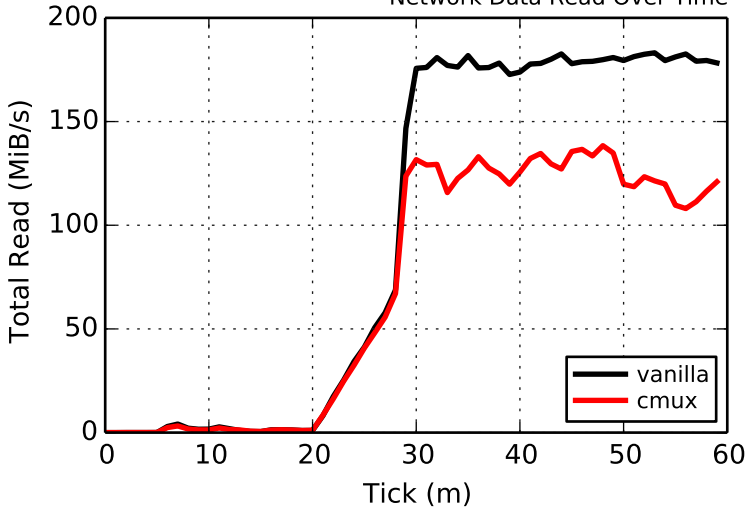

Bulk 5 MiB Clients Last Byte

ShadowPerf 50KiB Clients Last Byte

ShadowPerf 1 MiB Clients Last Byte

ShadowPerf 5 MiB Clients Last Byte

Network Data Read Over Time

Network Data Written Over Time

Total Client Load, vanilla: 51.58 GiB