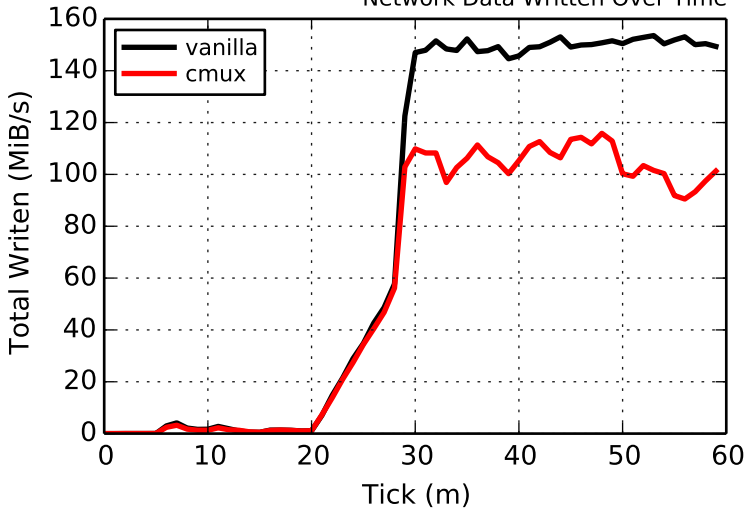

Bulk 5 MiB Clients Last Byte

ShadowPerf 50KiB Clients Last Byte

ShadowPerf 1 MiB Clients Last Byte

ShadowPerf 5 MiB Clients Last Byte

Network Data Read Over Time

Network Data Written Over Time

Total Client Load, vanilla: 51.58 GiB