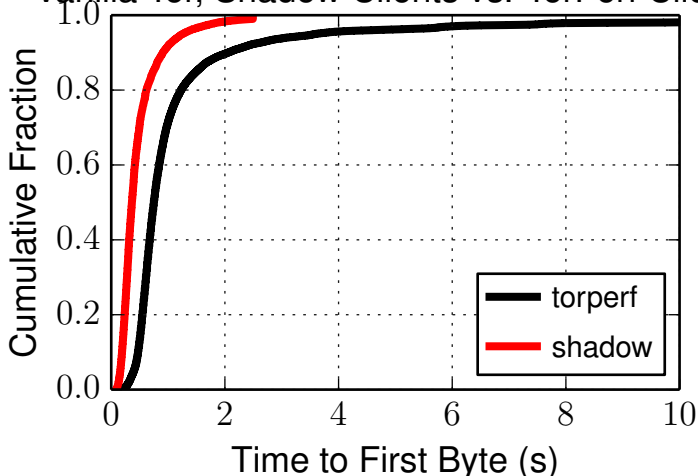

500r-7500c-ideal

Vanilla Tor, Shadow Clients vs. TorPerf Clients

500r-7500c-ideal

Vanilla Tor, Shadow Clients vs. TorPerf Clients