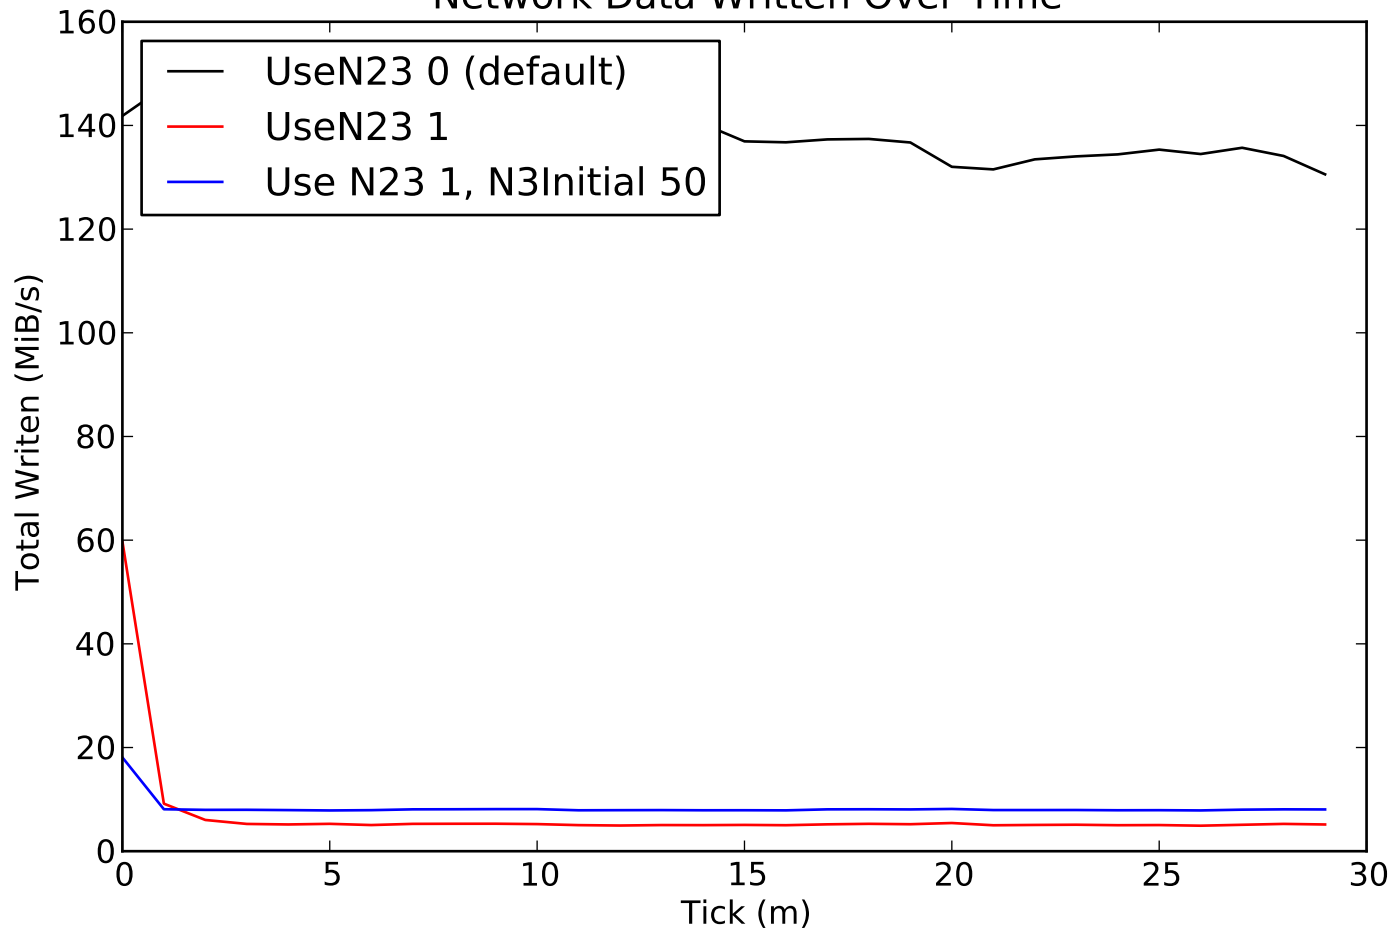

Network Data Written Over Time